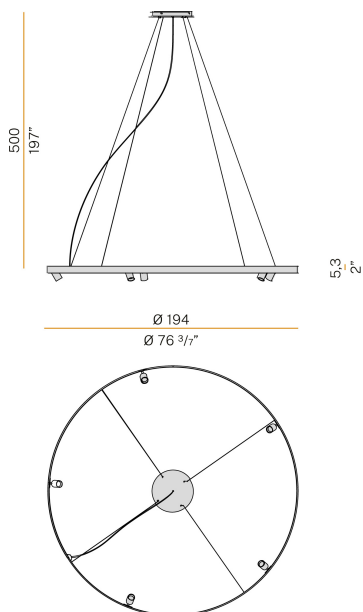

Textured glass screens.

Anti-glare snoots in black thermoplastic material.

5m (196,9") long steel suspension cables.

5m (196,9") long power cable in transparent PVC.

Power canopy with pickled sheet metal ceiling bracket and covering in white, black, bronze, mat brass or titanium polyacrylic paint.

Technical drawing

Polar diagram